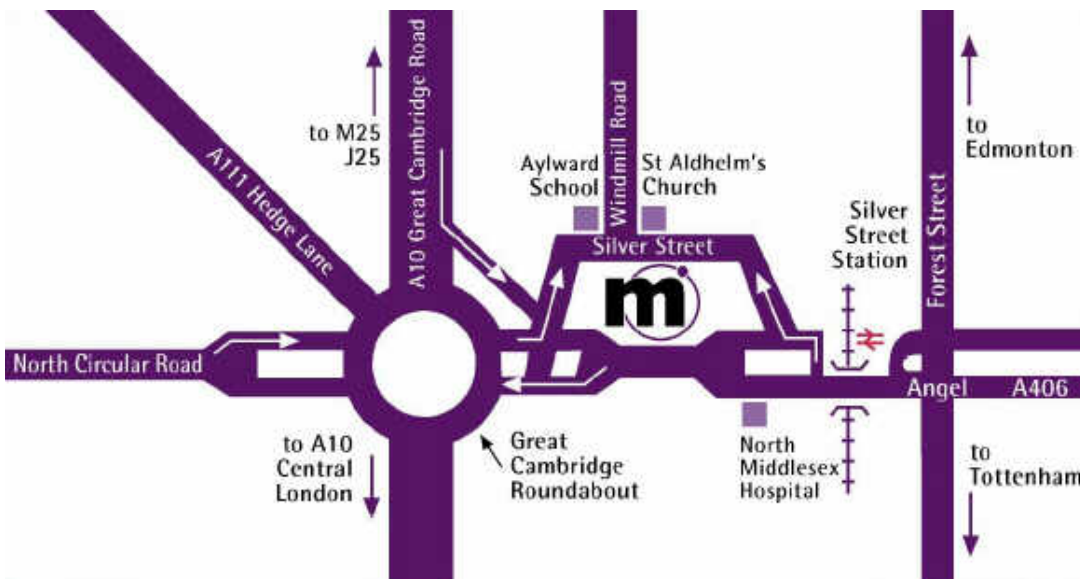

How to Find Edmonton Camera Club

The address is

Millfield Theatre,
Silver Street,
Edmonton,
London,
N18 1PJ

Millfield House

Inside Millfield House